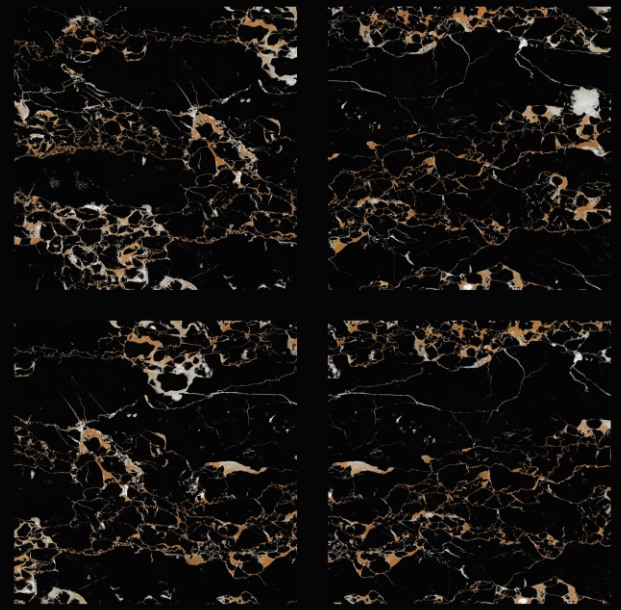

POLISHED GLAZED VITRIFIED TILES

3006

POLISHED GLAZED VITRIFIED TILES

3007

600X600 MM

HGloss

POLISHED GLAZED VITRIFIED TILES

3008